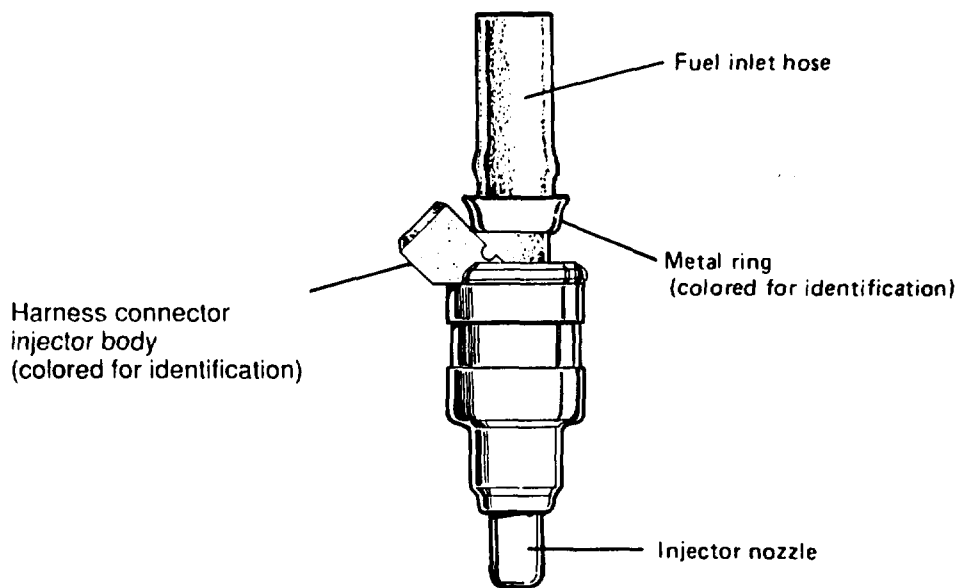

The following table shows incorrect injector replacement

INCORRECT REPLACEMENT

ORIGINAL INJECTOR connector color/paint dot	REPLACEMENT INJECTOR connector color/paint dot
Red / Blue	Red / Black
Purple / Black	Red / Black
Beige / Blue	Brown / Blue