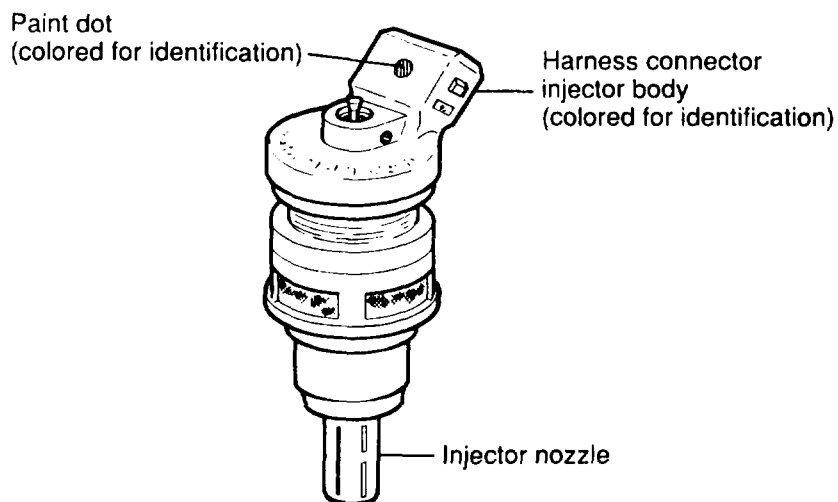

SERVICE INFORMATION:

When fuel injector replacement is required, the following guidelines should be followed:

1. Injector body/harness connector color must always be the same. Injector body colors are beige, blue, brown, green, pink, purple, and red. Therefore red should always be replaced with red and green should always be replaced with green.
2. Paint dot or metal ring color must be the same when replacing one injector out of a set. Paint dot or ring colors are black, blue, gray, green, orange, red, white, and yellow. Therefore a red with blue paint dot should always be replaced with a red with blue paint dot and pink with black paint dot should always be replaced with pink with black paint dot.
3. When replacing a complete set of injectors any paint dot or ring color is acceptable, however the injector body/harness connector color must remain the same.
4. There is no difference between injectors made by different manufacturers.

The following table shows correct injector replacement

CORRECT REPLACEMENT

ORIGINAL INJECTOR connector color/paint dot	REPLACEMENT INJECTOR connector color/paint dot
Red / Blue	Red / Blue
Pink / Black	Pink / Black

Index # **033133**

The following table shows incorrect injector replacement

INCORRECT REPLACEMENT

ORIGINAL INJECTOR connector color/paint dot	REPLACEMENT INJECTOR connector color/paint dot
Red / Blue	Red / Black
Purple / Black	Red / Black
Beige / Blue	Brown / Blue